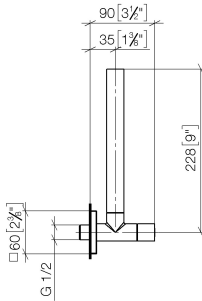

22 901 782

- rosette 60 x 60 mm
- hose covering 200mm, for shortening
- 1/2" connection
- WRAS 2205004

Fits: IMO, MEM, CL.1

	Platinum	22 901 782-08
	Chrome	22 901 782-00
	Brushed Platinum	22 901 782-06
	Dark Chrome	22 901 782-19
	Brushed Durabronze (23kt Gold)	22 901 782-28
	Matte Black	22 901 782-33
	Brushed Champagne (22kt Gold)	22 901 782-46
	Champagne (22kt Gold)	22 901 782-47
	Brushed Chrome	22 901 782-93
	Brushed Dark Platinum	22 901 782-99

22 901 782

mm [inches]

Flow rate chart

Certificates

WRAS\_2205004.

22 901 782

Parts for other finishes can be found here: [Chrome](#)

Spare parts list

No.	Item Number	Name	Quantity used	Delivery time
1	09 21 22 000-08	nipple	1	40
2	90 14 10 010 00 90	seal	1	2
3	09 28 22 020-08	pipe	1	40
4	04 24 04 220 01-08	threaded connector	1	-
Spare part can no longer be ordered, please order the replacement item				
5	09 20 22 001-08	handle	1	40
6	90 90 03 006 00 90	top	1	2
7	09 31 11 048 90	pin	1	2
8	09 27 78 042-08	rosette	1	40
9	09 14 10 112 90	seal	1	2