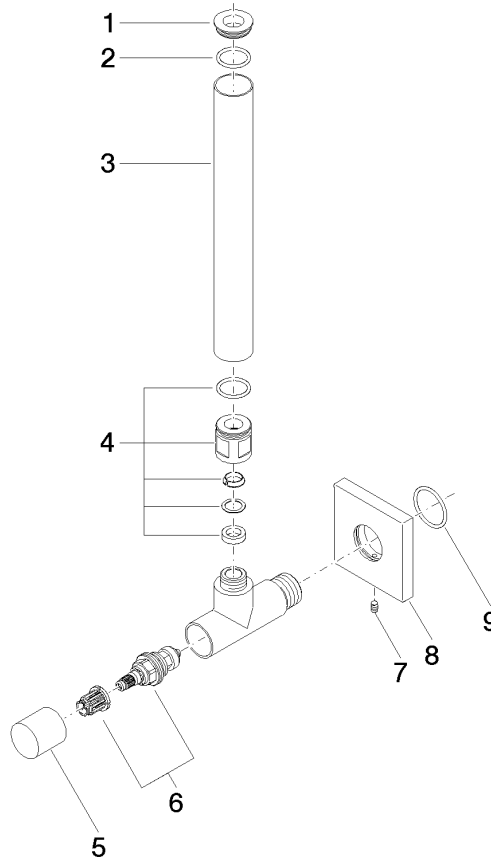

22 901 782

- rosette 60 x 60 mm
- hose covering 200mm, for shortening
- 1/2" connection
- WRAS 2205004

Fits: IMO, MEM, CL.1

	Platinum	22 901 782-08
	Chrome	22 901 782-00
	Brushed Platinum	22 901 782-06
	Dark Chrome	22 901 782-19
	Brushed Durabronze (23kt Gold)	22 901 782-28
	Matte Black	22 901 782-33
	Brushed Champagne (22kt Gold)	22 901 782-46
	Champagne (22kt Gold)	22 901 782-47
	Brushed Chrome	22 901 782-93
	Brushed Dark Platinum	22 901 782-99

22 901 782

mm [inches]

Flow rate chart

Certificates

WRAS\_2205004.

22 901 782

Parts for other finishes can be found here: [Chrome](#)

Spare parts list

No.	Item Number	Name	Quantity used	Delivery time
1	09 21 22 000-08	nipple	1	40
2	90 14 10 010 00 90	seal	1	2
3	09 28 22 020-08	pipe	1	40
4	04 24 04 220 01-08	threaded connector	1	-
Spare part can no longer be ordered, please order the replacement item				
5	09 20 22 001-08	handle	1	40
6	90 90 03 006 00 90	top	1	2
7	09 31 11 048 90	pin	1	2
8	09 27 78 042-08	rosette	1	40
9	09 14 10 112 90	seal	1	2