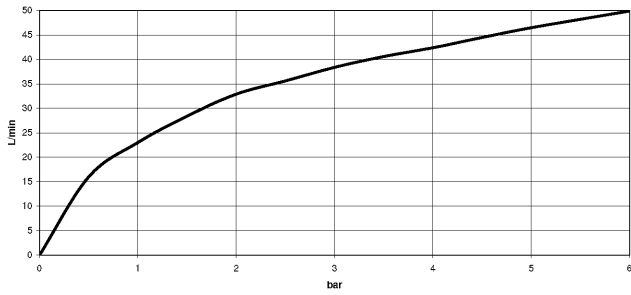

22 901 782

- rosette 60 x 60 mm
- hose covering 200mm, for shortening
- 1/2" connection
- WRAS 2205004

Fits: IMO, MEM, CL.1

	Platinum	22 901 782-08
	Chrome	22 901 782-00
	Brushed Platinum	22 901 782-06
	Dark Chrome	22 901 782-19
	Brushed Durabronze (23kt Gold)	22 901 782-28
	Matte Black	22 901 782-33
	Brushed Champagne (22kt Gold)	22 901 782-46
	Champagne (22kt Gold)	22 901 782-47
	Brushed Chrome	22 901 782-93
	Brushed Dark Platinum	22 901 782-99

22 901 782

mm [inches]

Flow rate chart

Certificates

WRAS\_2205004.

22 901 782

Parts for other finishes can be found here: [Chrome](#)

Spare parts list